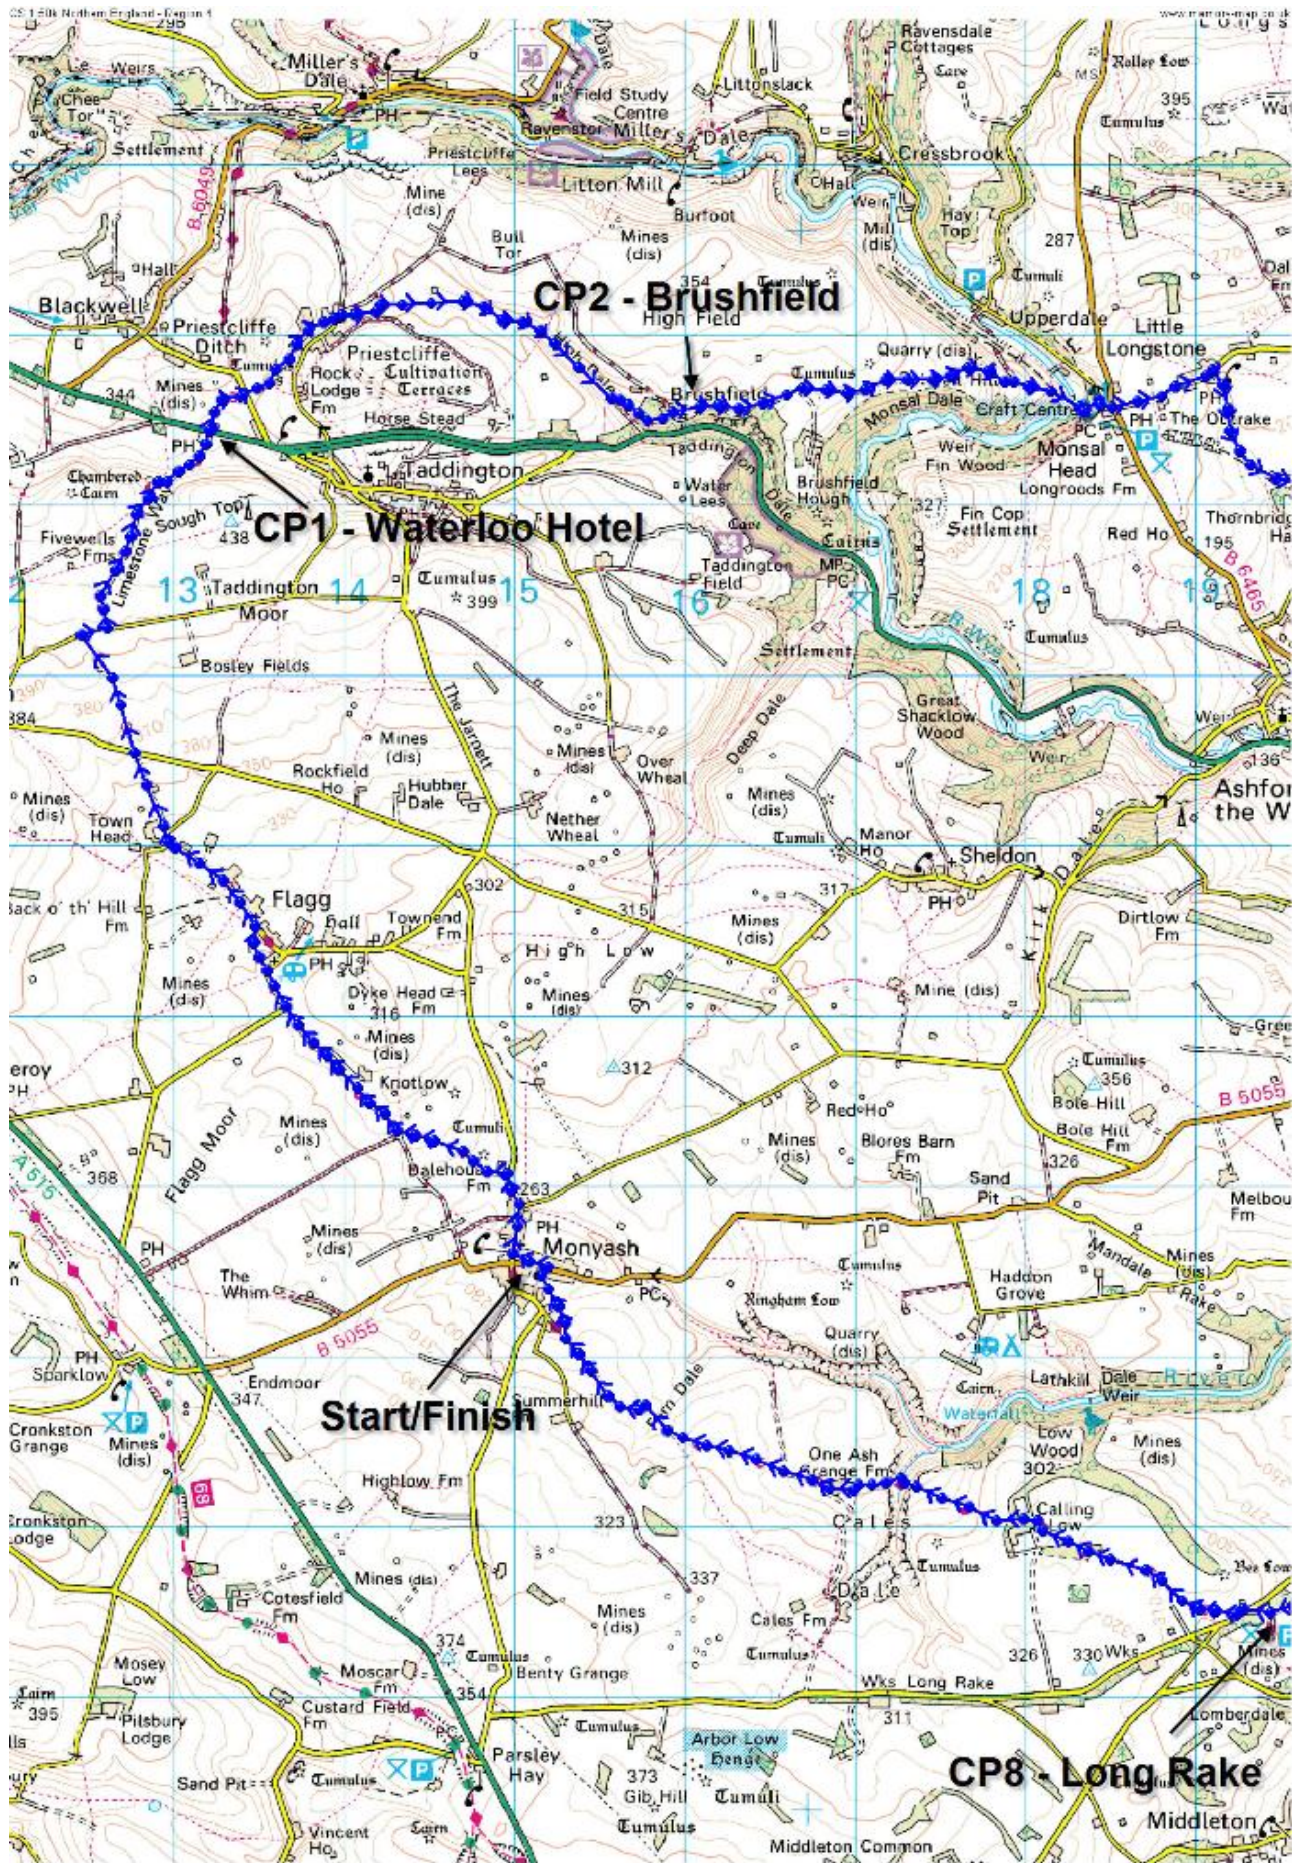

WHITE PEAK WALK

MAPS & CHECKPOINTS

Checkpoints

Activity	Location	Grid Reference
Registration	Monyash Village Hall	152664
Start	Monyash Village Green	152664
Checkpoint 1	Waterloo Hotel	132714
Checkpoint 2	Brushfield	166716
Checkpoint 3	Bakewell	215690
Checkpoint 4	Calton Lees	258682
Checkpoint 5	Rowsley	257656
Checkpoint 6	Birchover	237622
Checkpoint 7	Harthill Moor	224627
Checkpoint 8	Long Rake	194644
Finish	Monyash Village Hall	152664

MAP SECTION ONE

MAP SECTION TWO